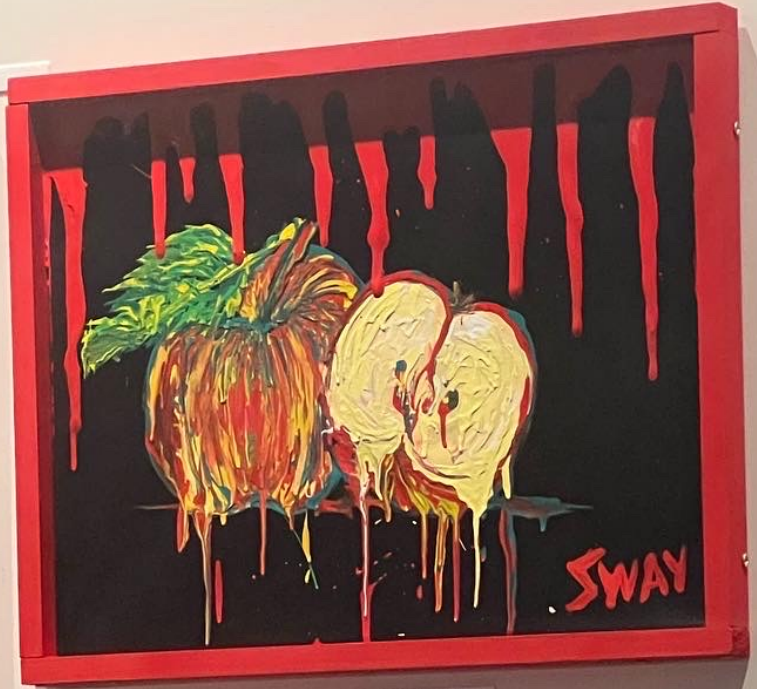

Drippy Fruit Palette Knife Series
Title: Apple Drips
20x16in Custom Framed Canvas
Artist: SWAY
Price: $280