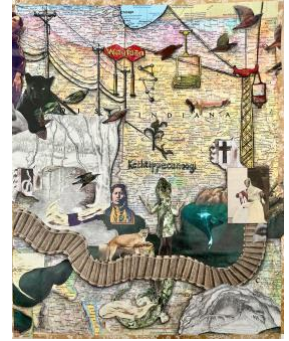

15. El Cortez

2020
original photo, drawing and collage
16 x 20 inches
\$333

16. Commonwealth

2020
original photo, mixed-media drawing and collage
18.5 x 22.5 inches
\$400

19. Mission Weavers

2021
watercolor and charcoal on paper
16 x 20 inches
\$400

20. Elsa: Grandmother of the Readymade

2022
watercolor on photo paper, ink & collage
8 x 10 inches
\$150

21. Altered States of Childhood #1

2022

watercolor, drawing & collage on vintage map

16 x 20 inches

\$500

22. Light As A Feather

2022

watercolor, drawing & collage

18 x 24 inches

\$600

24. FASCISM (not down with it)

2020

acrylic, watercolor and gold leaf on fabriano