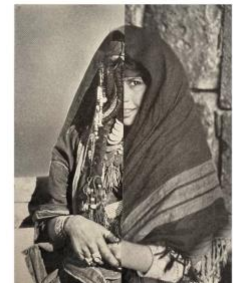

2021

mosaic portrait on paper

8.5 x 11 inches

\$120

4. Veiled

2021

collage on paper

Mixed Media Drawings

15. El Cortez

2020
original photo, drawing and collage
16 x 20 inches
\$333

16. Commonwealth

2020
original photo, mixed-media drawing and collage
18.5 x 22.5 inches
\$400

19. Mission Weavers

2021
watercolor and charcoal on paper
16 x 20 inches
\$400