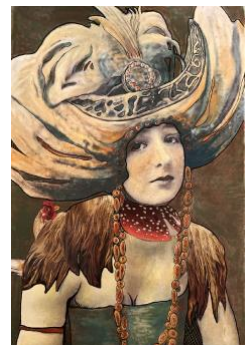

2021

mosaic portrait on paper

8.5 x 11 inches

\$120

4. Veiled

2021

collage on paper

Mixed Media Drawings

15. El Cortez

2020
original photo, drawing and collage
16 x 20 inches
\$333

16. Commonwealth

2020
original photo, mixed-media drawing and collage
18.5 x 22.5 inches
\$400

19. Mission Weavers

2021
watercolor and charcoal on paper
16 x 20 inches
\$400

20. Elsa: Grandmother of the Readymade

2022
watercolor on photo paper, ink & collage
8 x 10 inches
\$150

21. Altered States of Childhood #1

2022

watercolor, drawing & collage on vintage map

16 x 20 inches

\$500