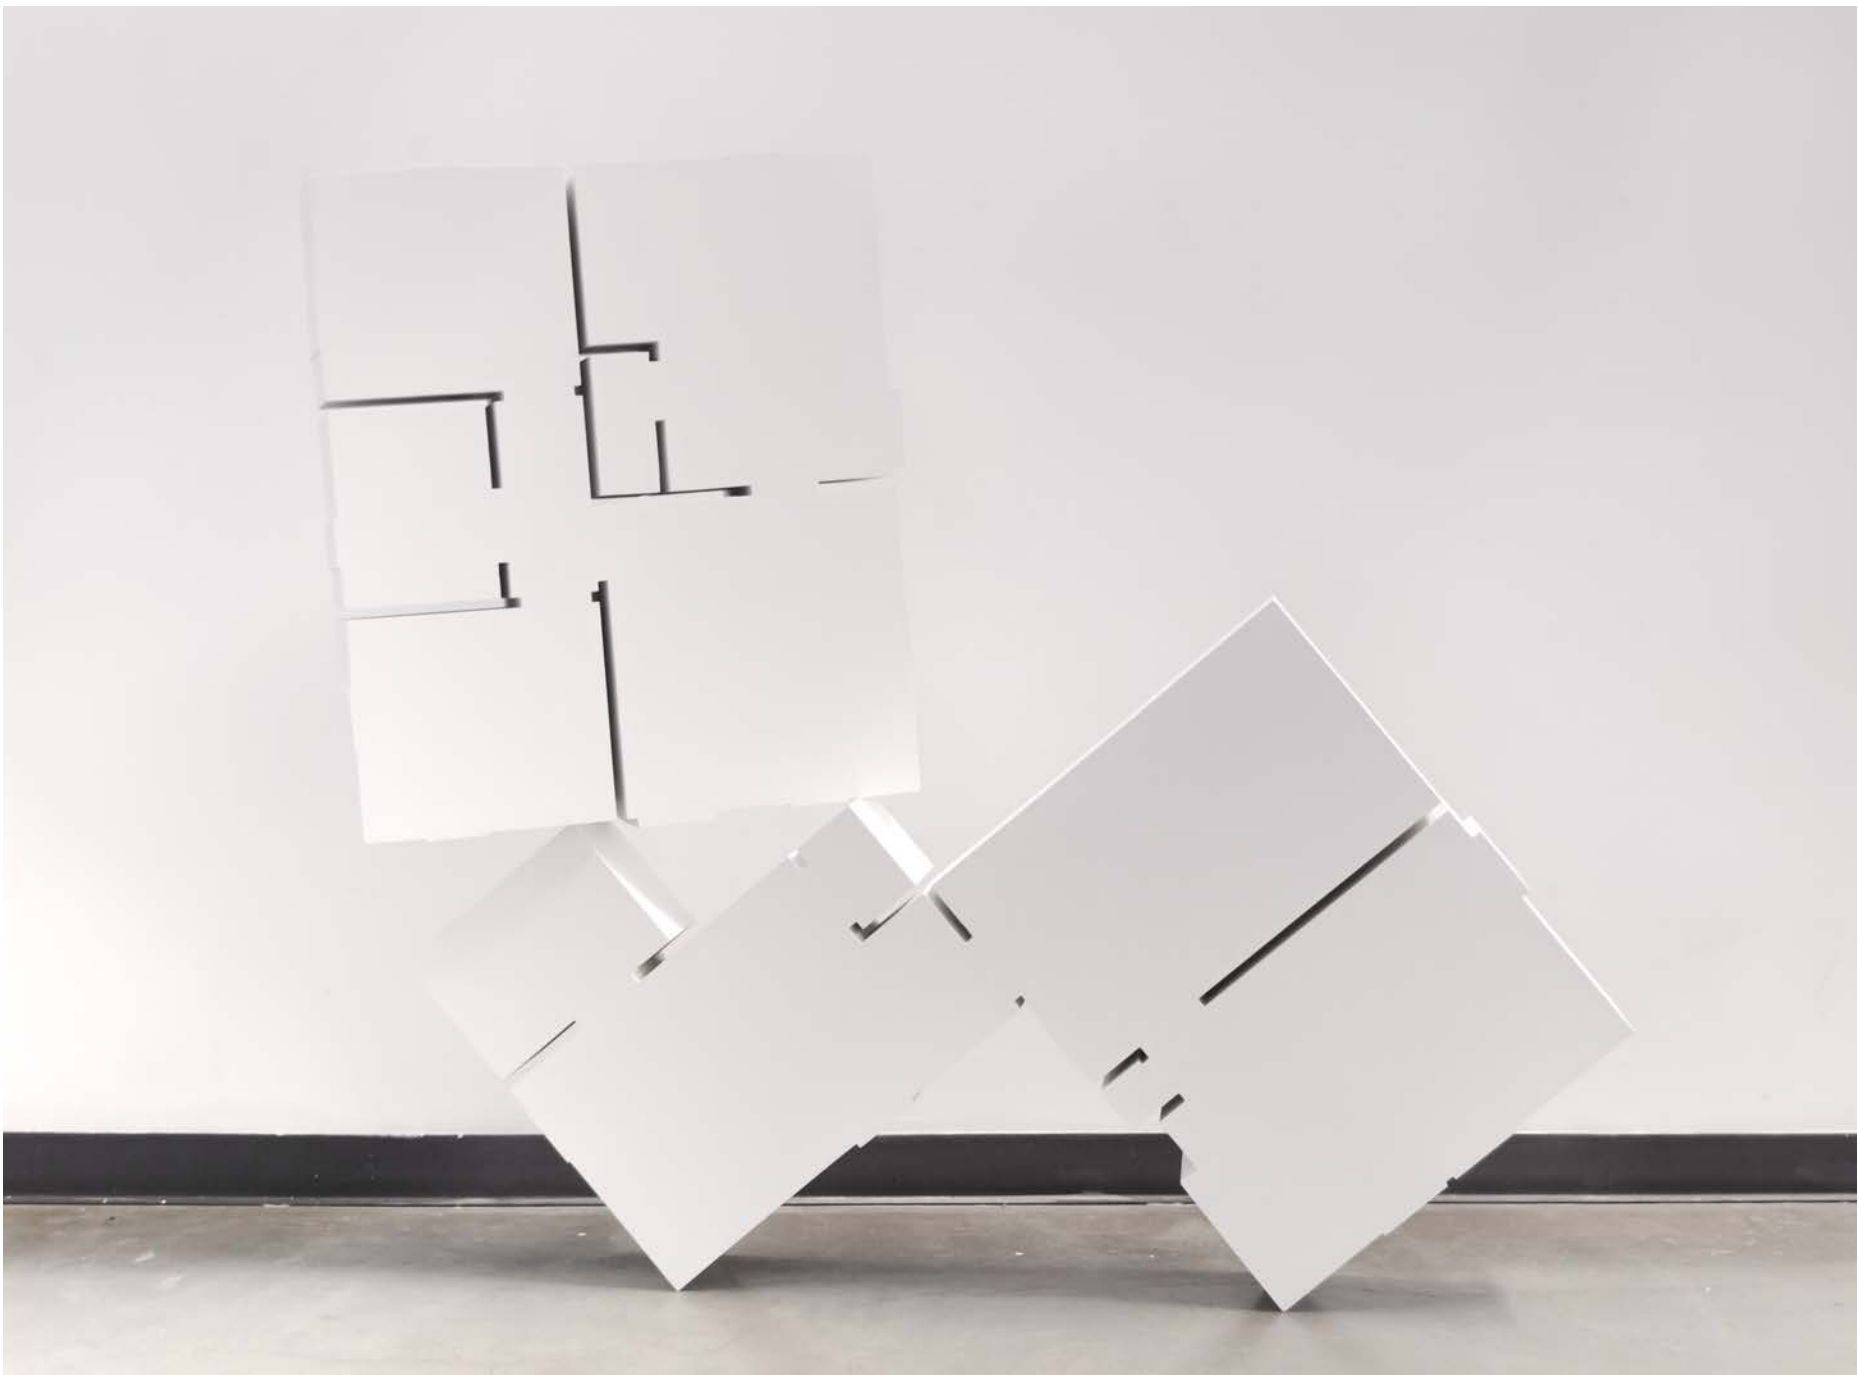

Precarious, 2019
MDF, Paint