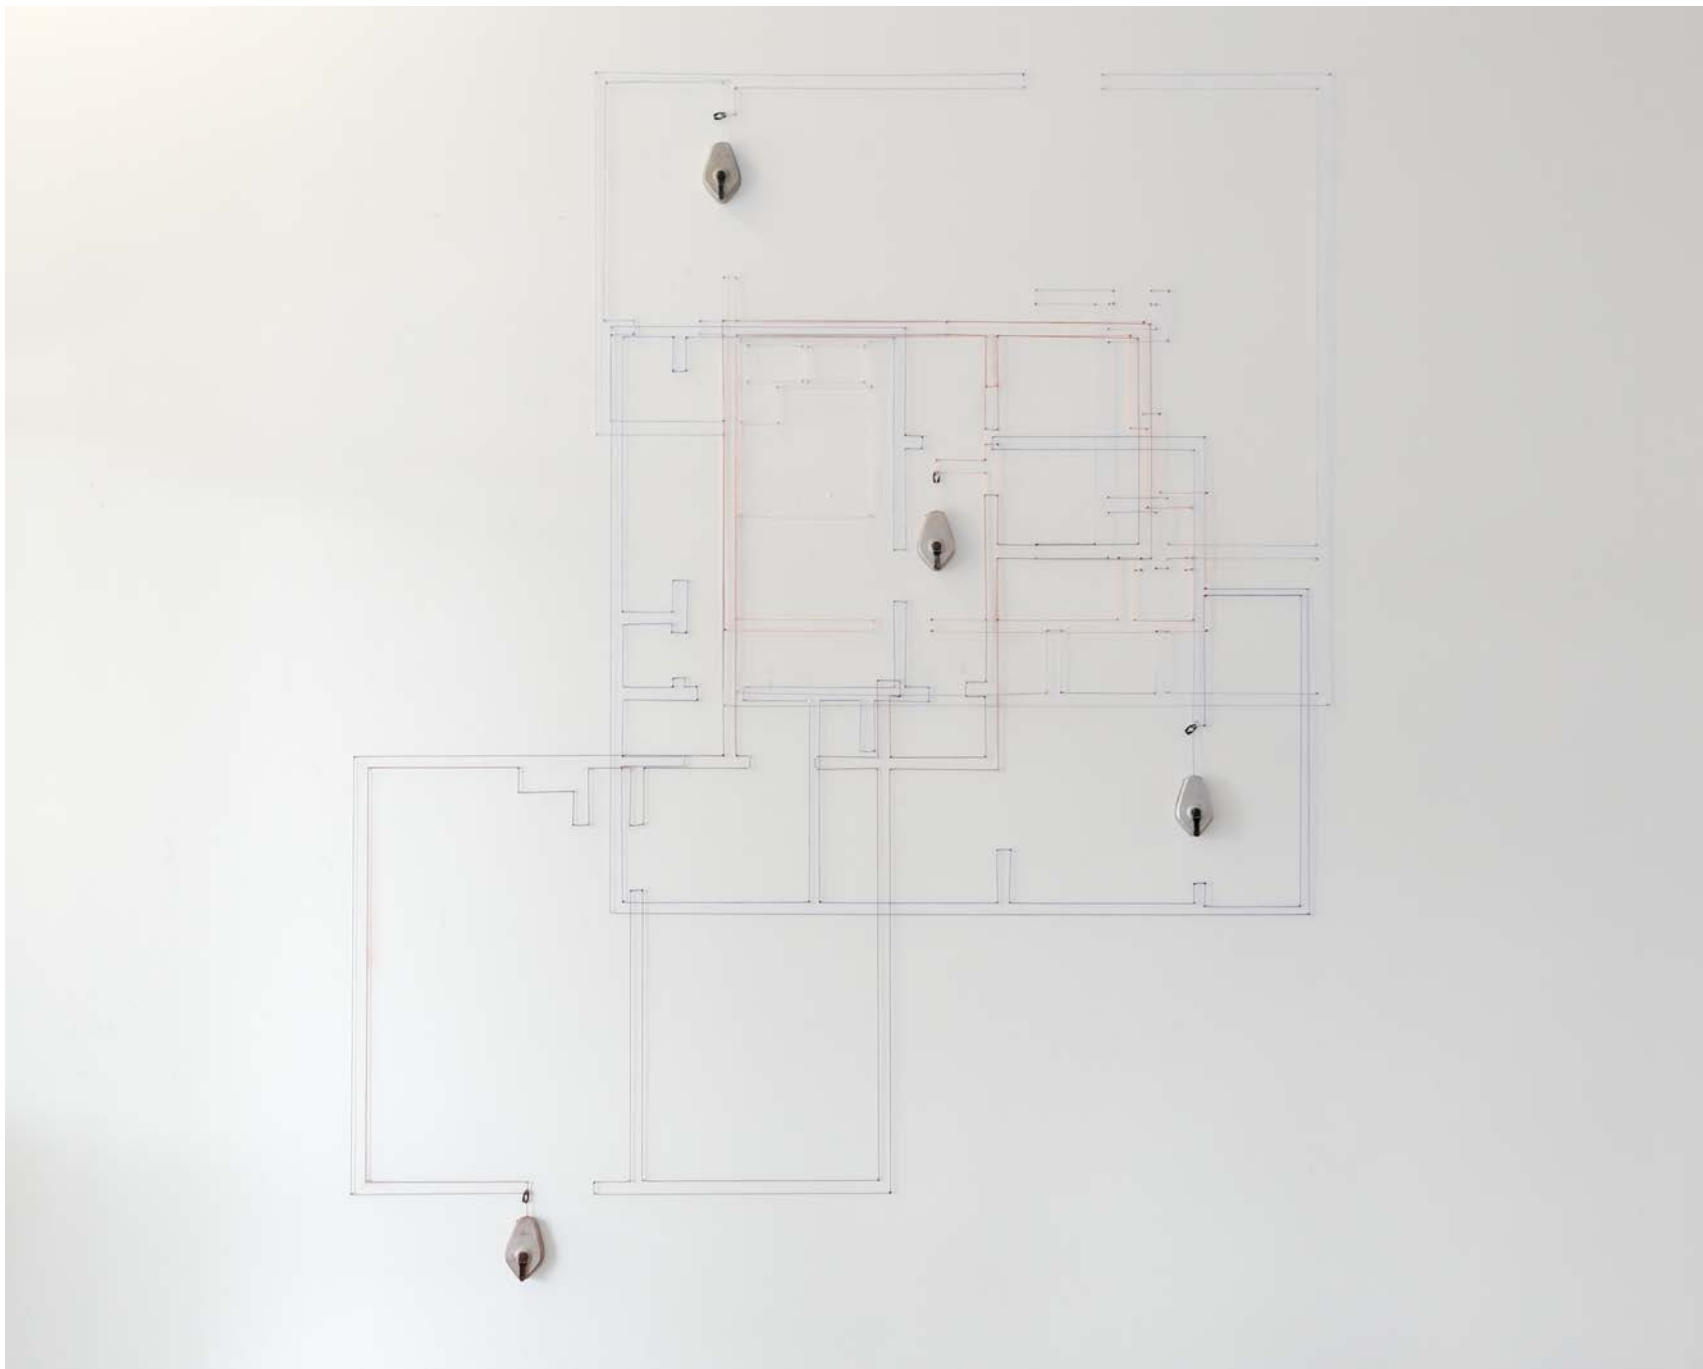

**442.5 ft<sup>2</sup> (111 Center)**, 2018  
Foam, Red Marking Chalk

*442.5 ft<sup>2</sup> (111 Center) No. 2*, 2018, Masonite, Paint, Violet Marking Chalk

**3111 ft<sup>2</sup> (1196 Fairbanks)**, 2018  
Masonite, Paint, Red Marking Chalk

**3111 ft<sup>2</sup> (1196  
Fairbanks), 2018**  
Masonite, Paint, Red  
Marking Chalk

***Floor, Floor Plans II***, Day 1, 2018, Orange and Blue Marking Chalk

***Floor, Floor Plans II, Day 2***

***Floor, Floor Plans II, Day 3***

***Floor, Floor Plans II***, Day 6 (Before Repairs)

*Floor, Floor Plans II*, Day 7 (Final Day)

*Floor, Floor Plans III (Alamo)*, 2018, Orange and Blue Marking Chalk

***Floor, Floor Plans III (Alamo), Mid-day progress***

*Floor, Floor Plans III (Alamo), End of day*

**4:1**, 2019  
Blue, Orange, Red, and  
Violet Marking Chalk,  
Nails, Chalk Reels

4:1, 2019  
Detail

**4:1**, 2019  
Detail

***Precarious***, 2019  
MDF, Paint