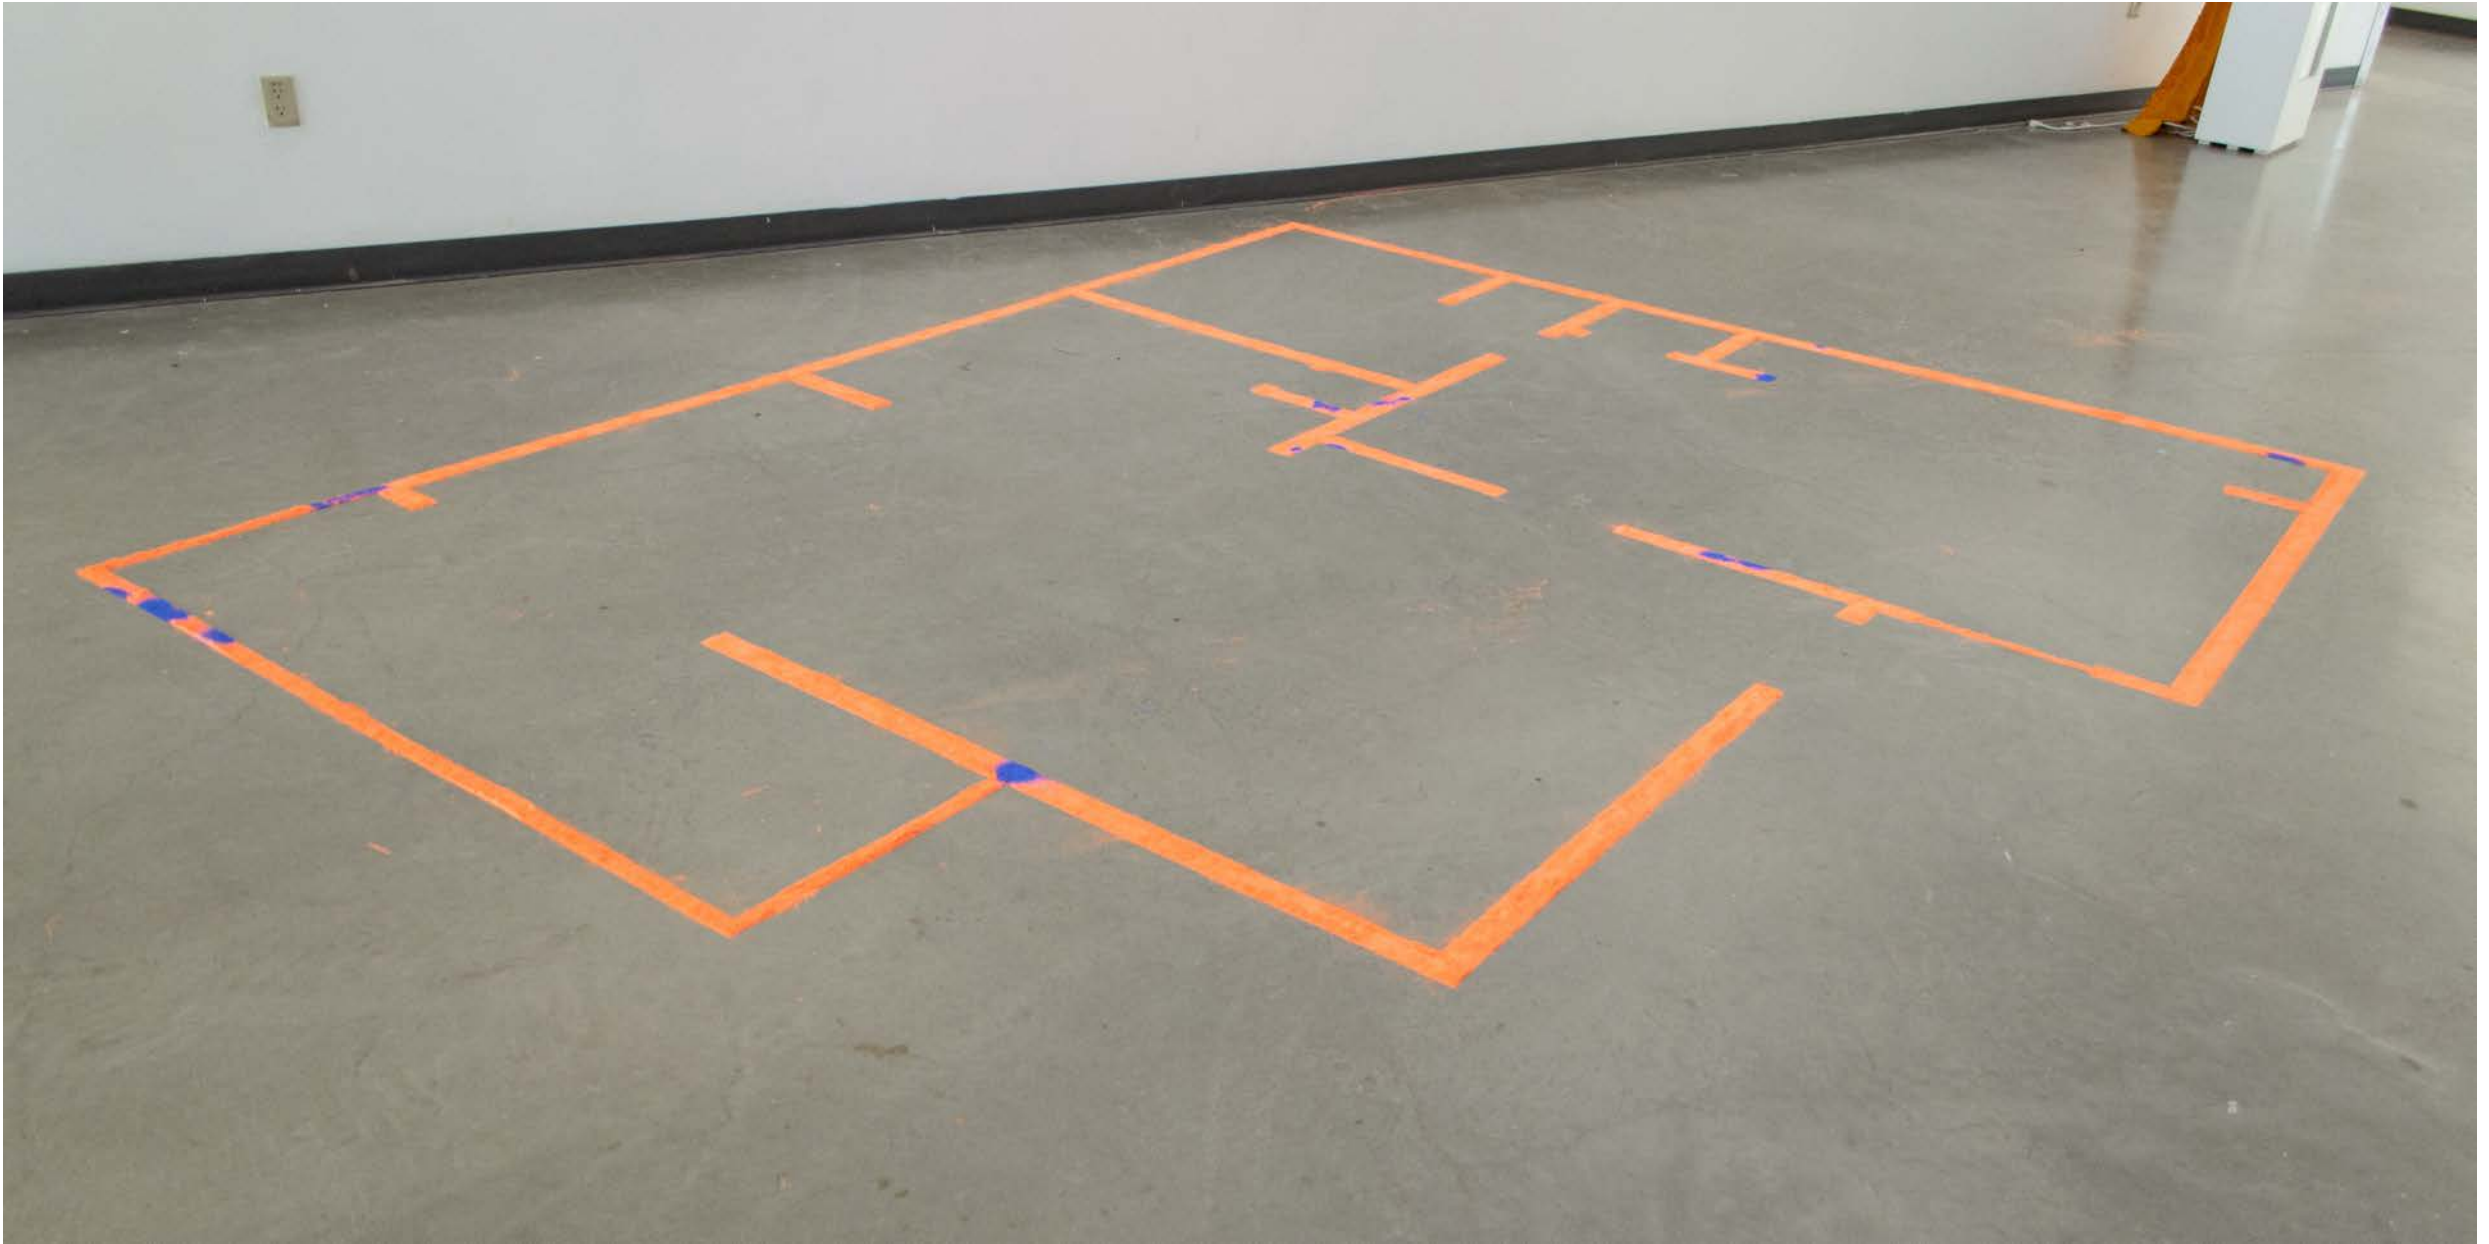

**442.5 ft<sup>2</sup> (111 Center)**, 2018  
Foam, Red Marking Chalk

*442.5 ft<sup>2</sup> (111 Center) No. 2*, 2018, Masonite, Paint, Violet Marking Chalk

**3111 ft<sup>2</sup> (1196 Fairbanks)**, 2018  
Masonite, Paint, Red Marking Chalk

**3111 ft<sup>2</sup> (1196  
Fairbanks), 2018**  
Masonite, Paint, Red  
Marking Chalk

***Floor, Floor Plans II***, Day 1, 2018, Orange and Blue Marking Chalk

***Floor, Floor Plans II, Day 2***

***Floor, Floor Plans II, Day 3***