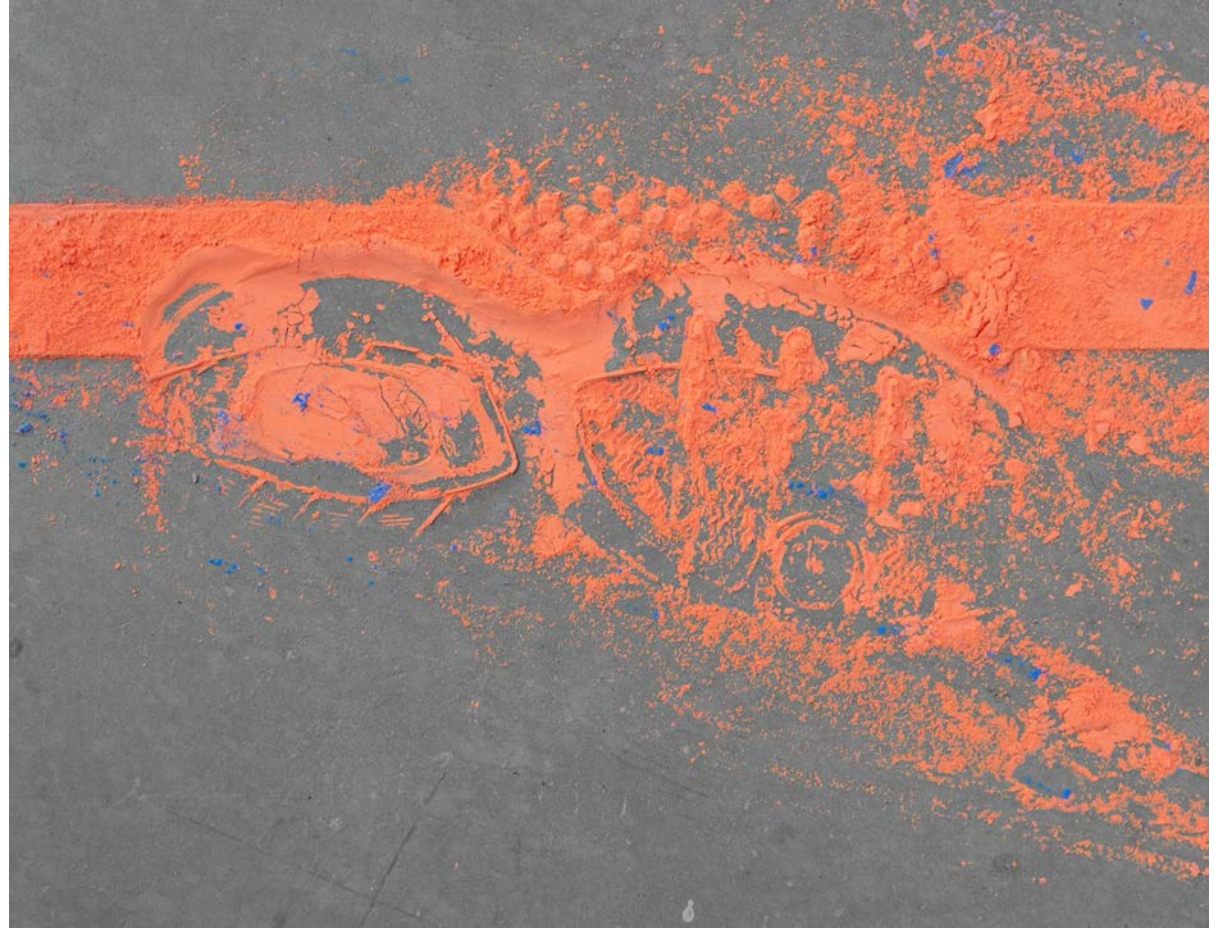

Floor, Floor Plans II, Details of Interactions