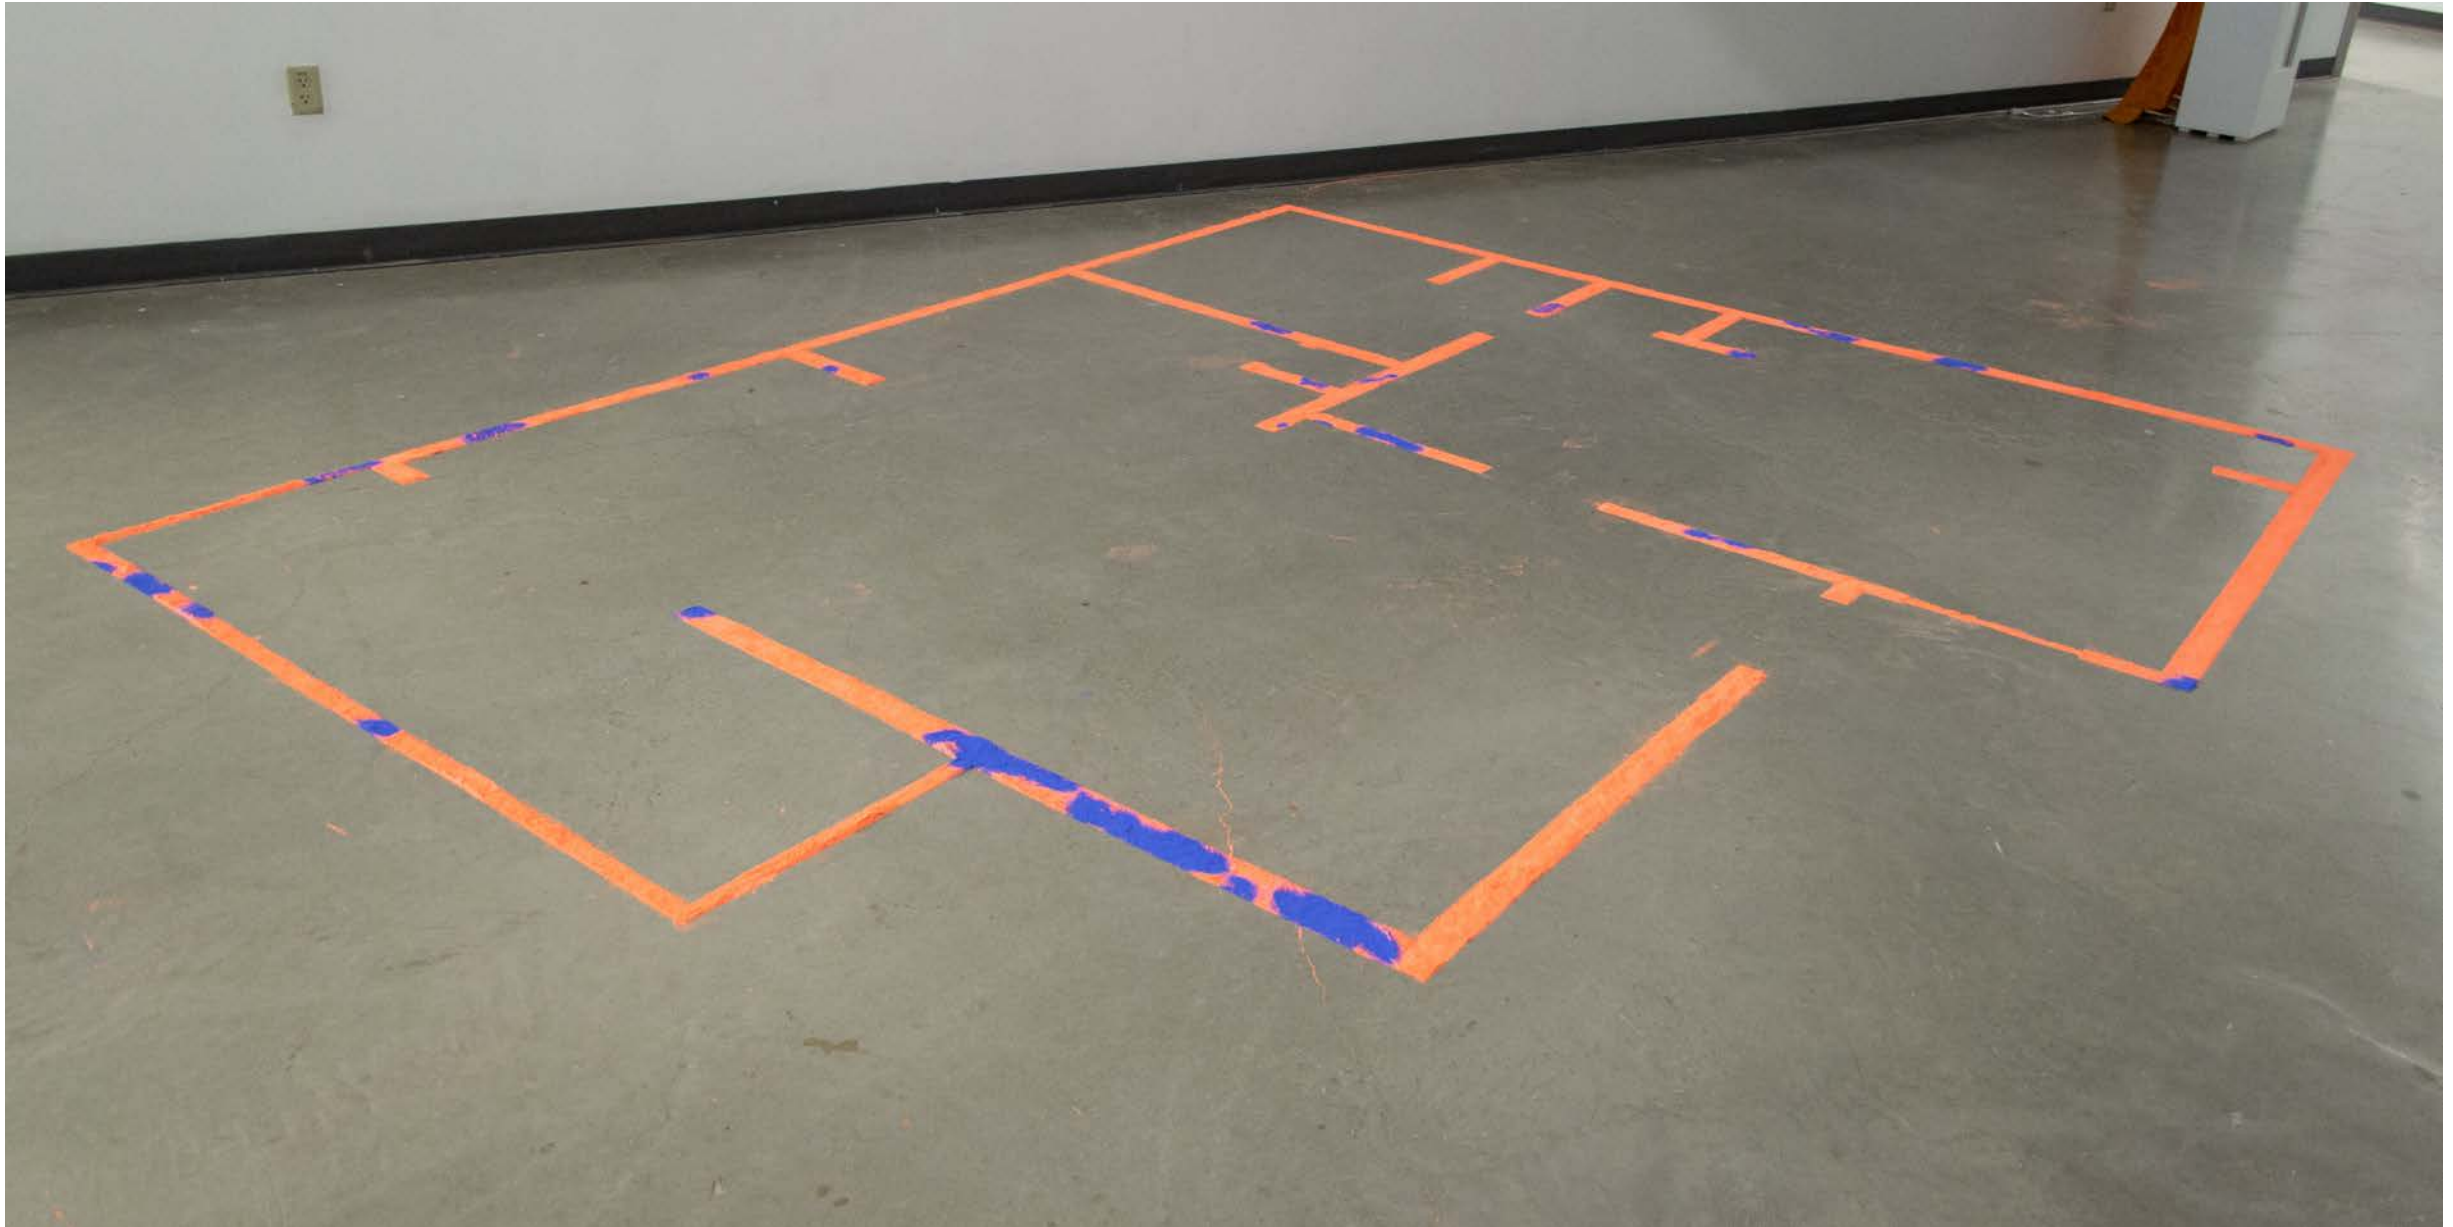

**442.5 ft<sup>2</sup> (111 Center)**, 2018  
Foam, Red Marking Chalk

*442.5 ft<sup>2</sup> (111 Center) No. 2*, 2018, Masonite, Paint, Violet Marking Chalk

**3111 ft<sup>2</sup> (1196 Fairbanks)**, 2018  
Masonite, Paint, Red Marking Chalk

**3111 ft<sup>2</sup> (1196  
Fairbanks), 2018**  
Masonite, Paint, Red  
Marking Chalk

***Floor, Floor Plans II***, Day 1, 2018, Orange and Blue Marking Chalk

***Floor, Floor Plans II, Day 2***

***Floor, Floor Plans II, Day 3***