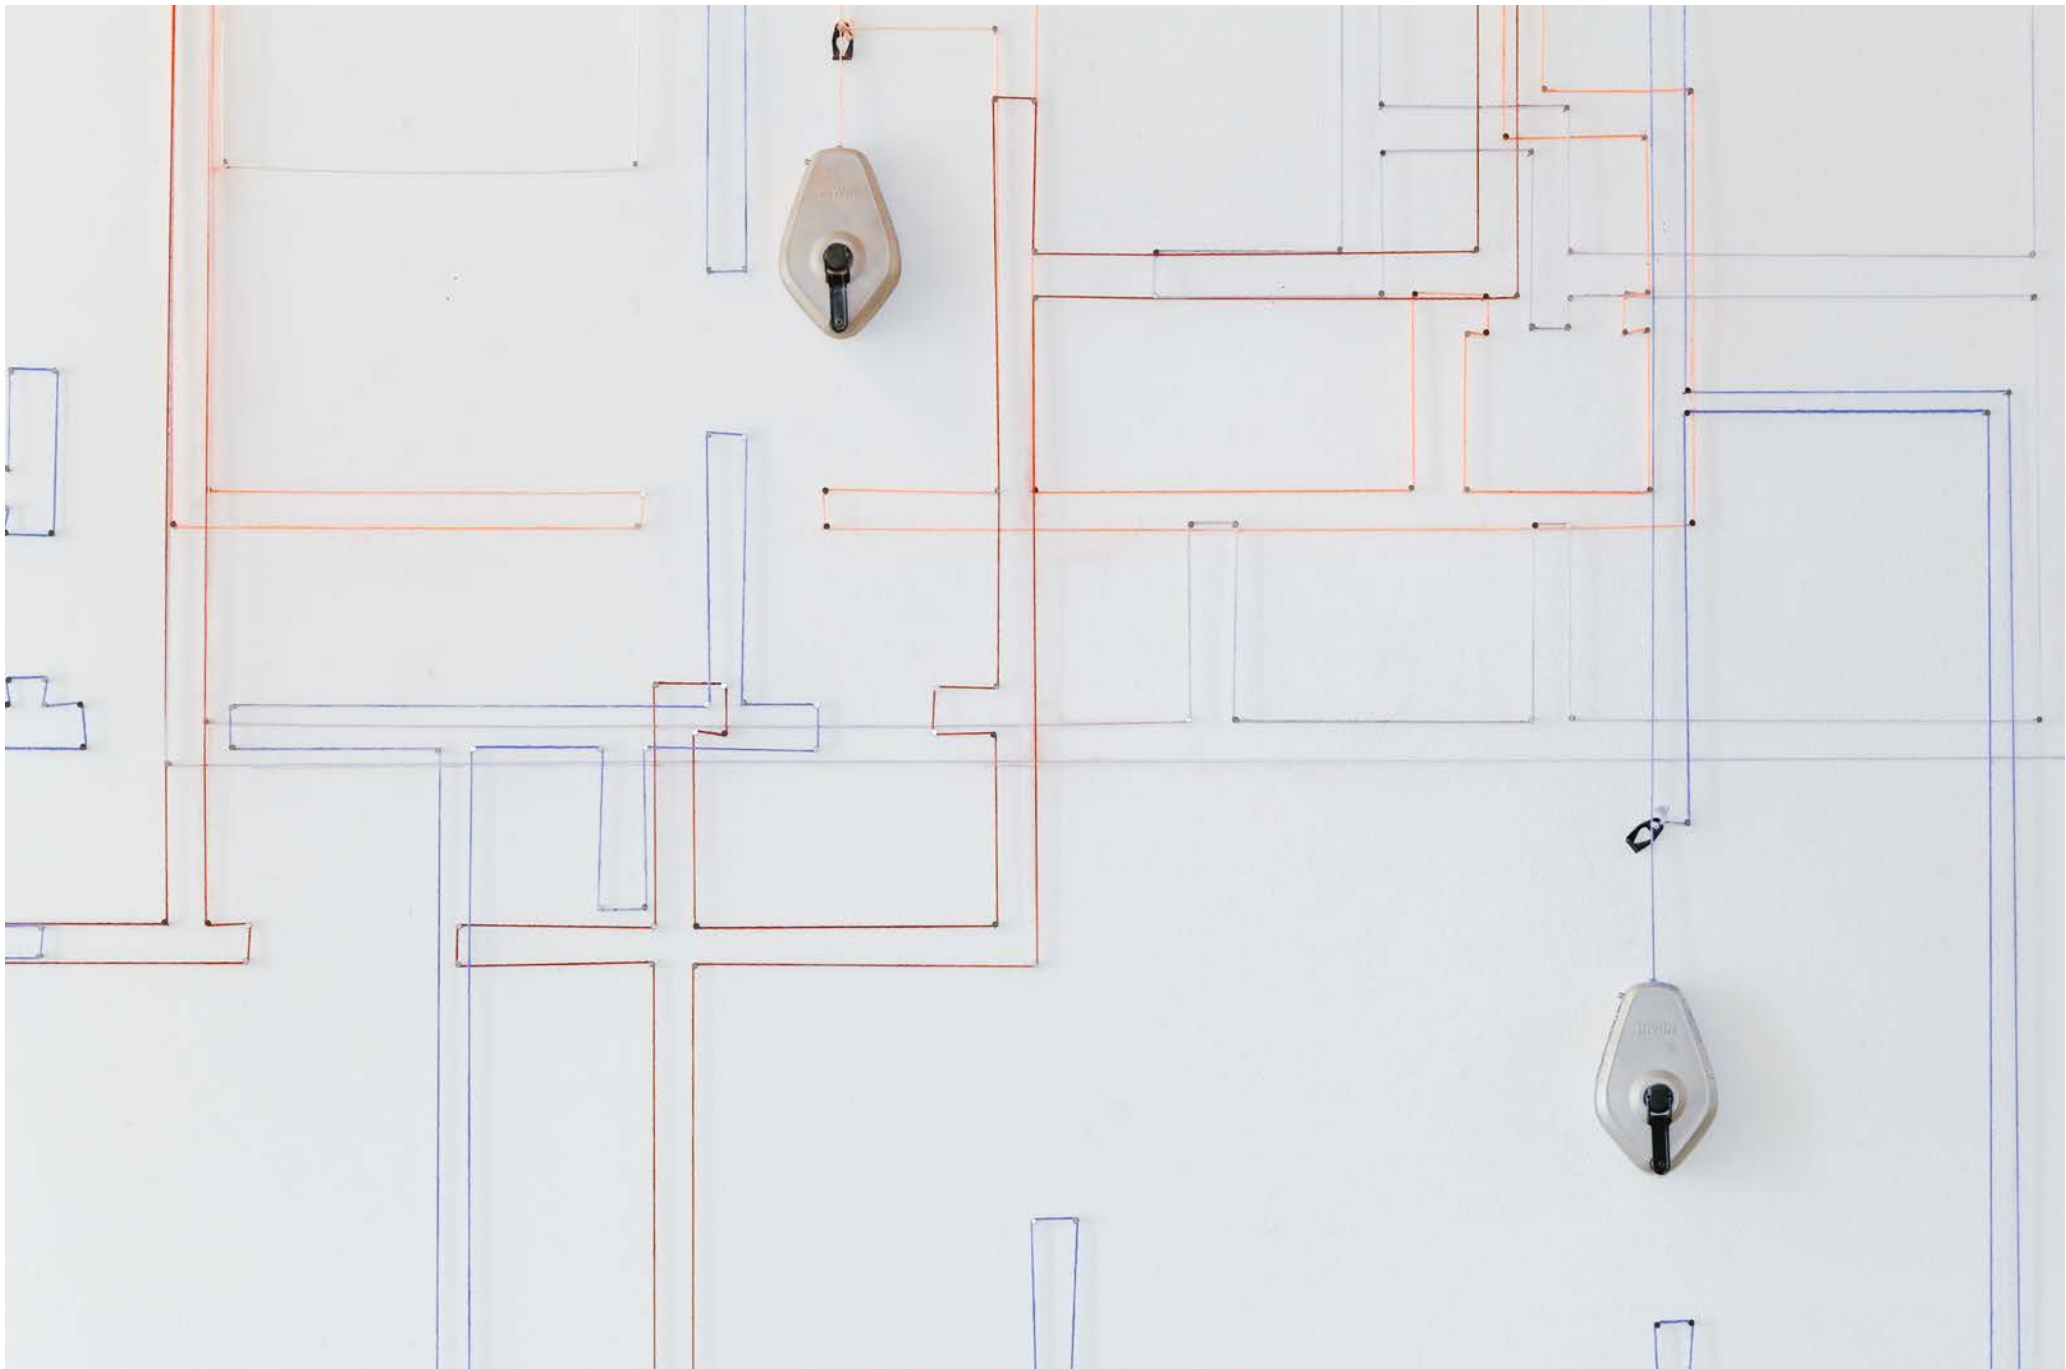

4:1, 2019
Detail