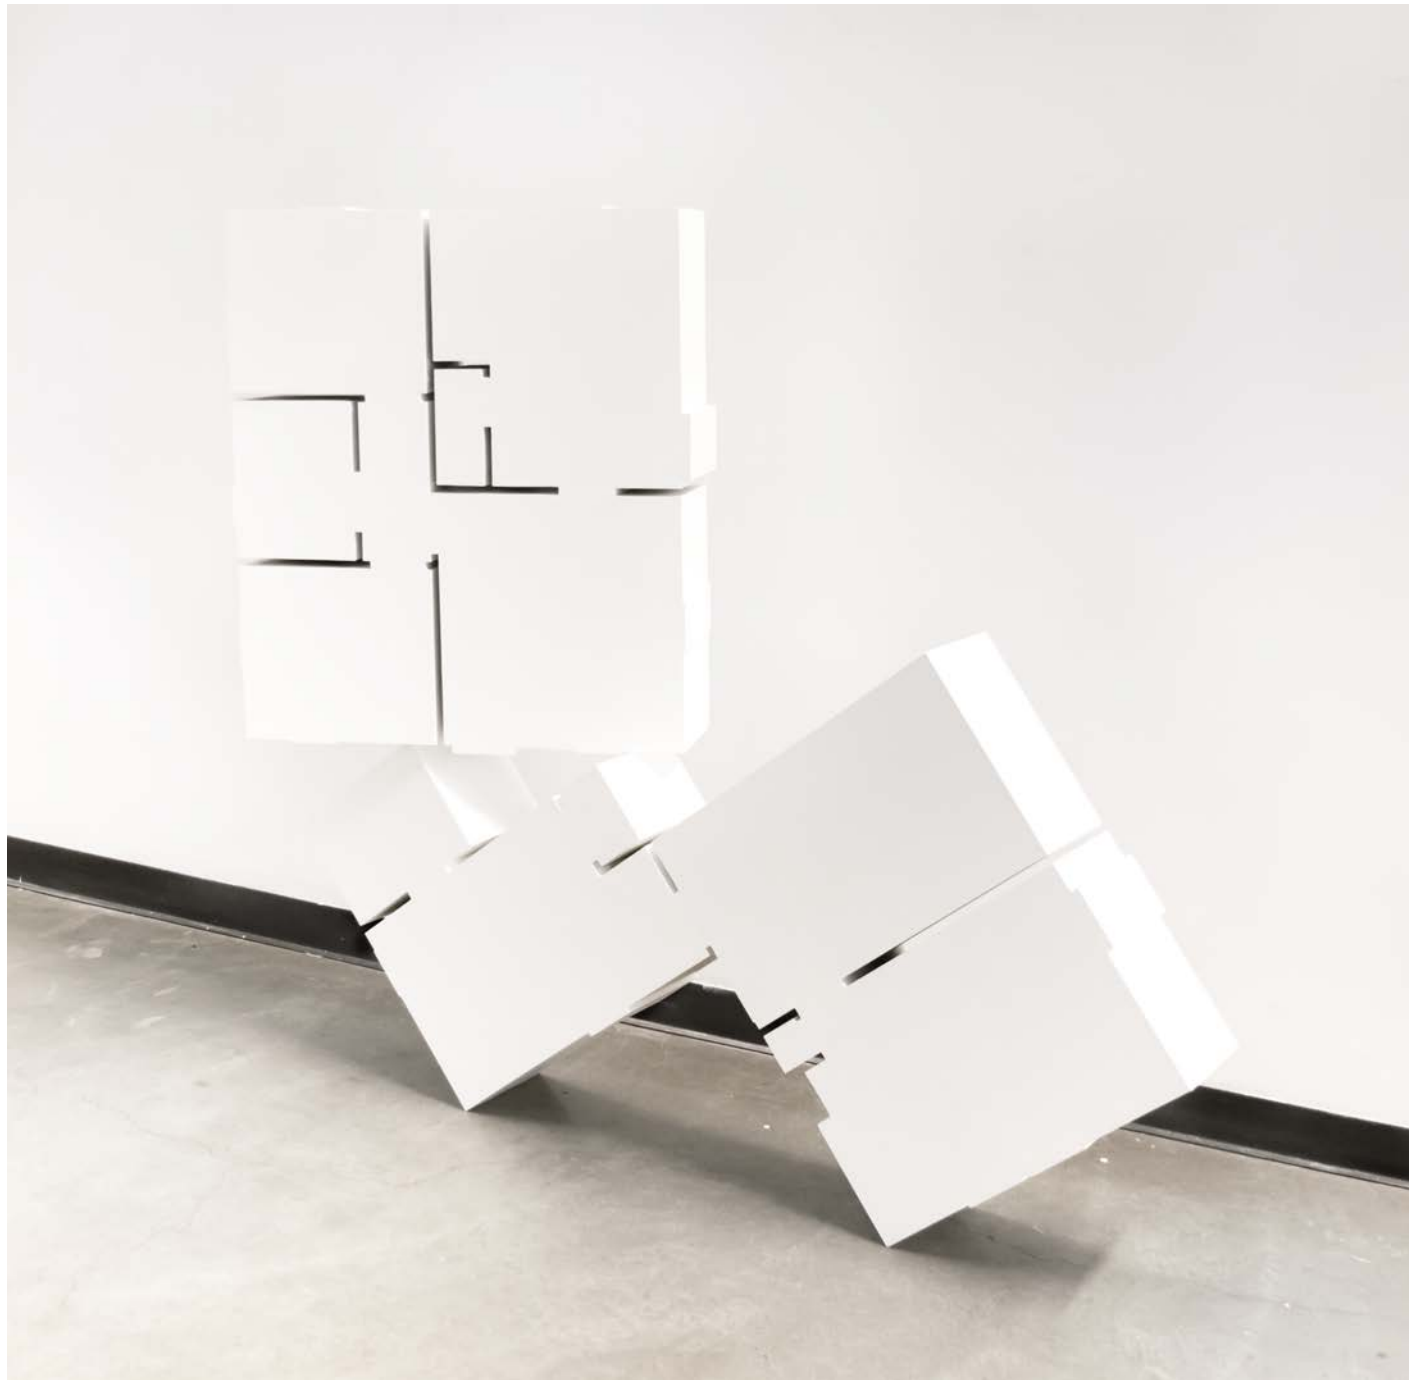

Precarious, 2019
Detail