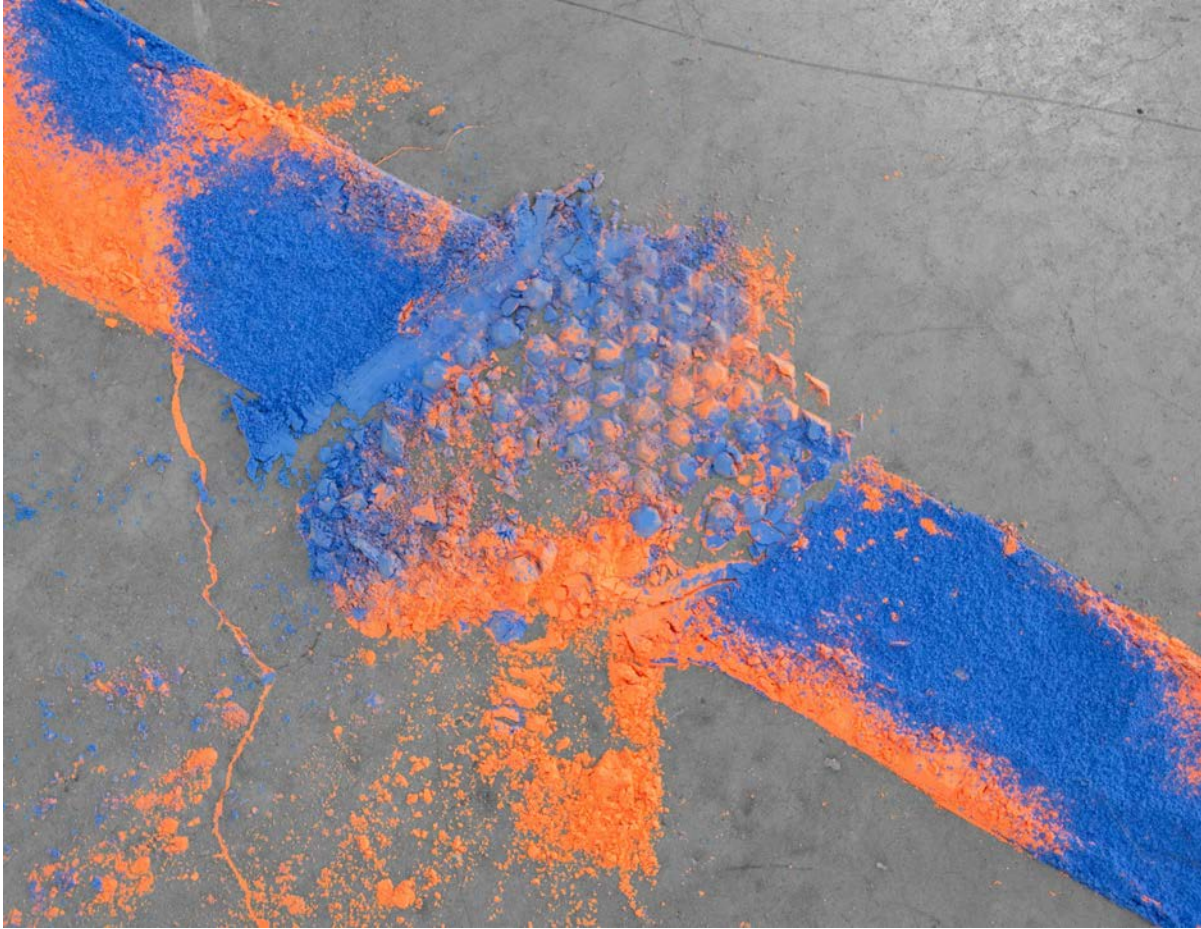

Floor, Floor Plans II, Details of Interactions

Floor, Floor Plans II, Details of Interactions