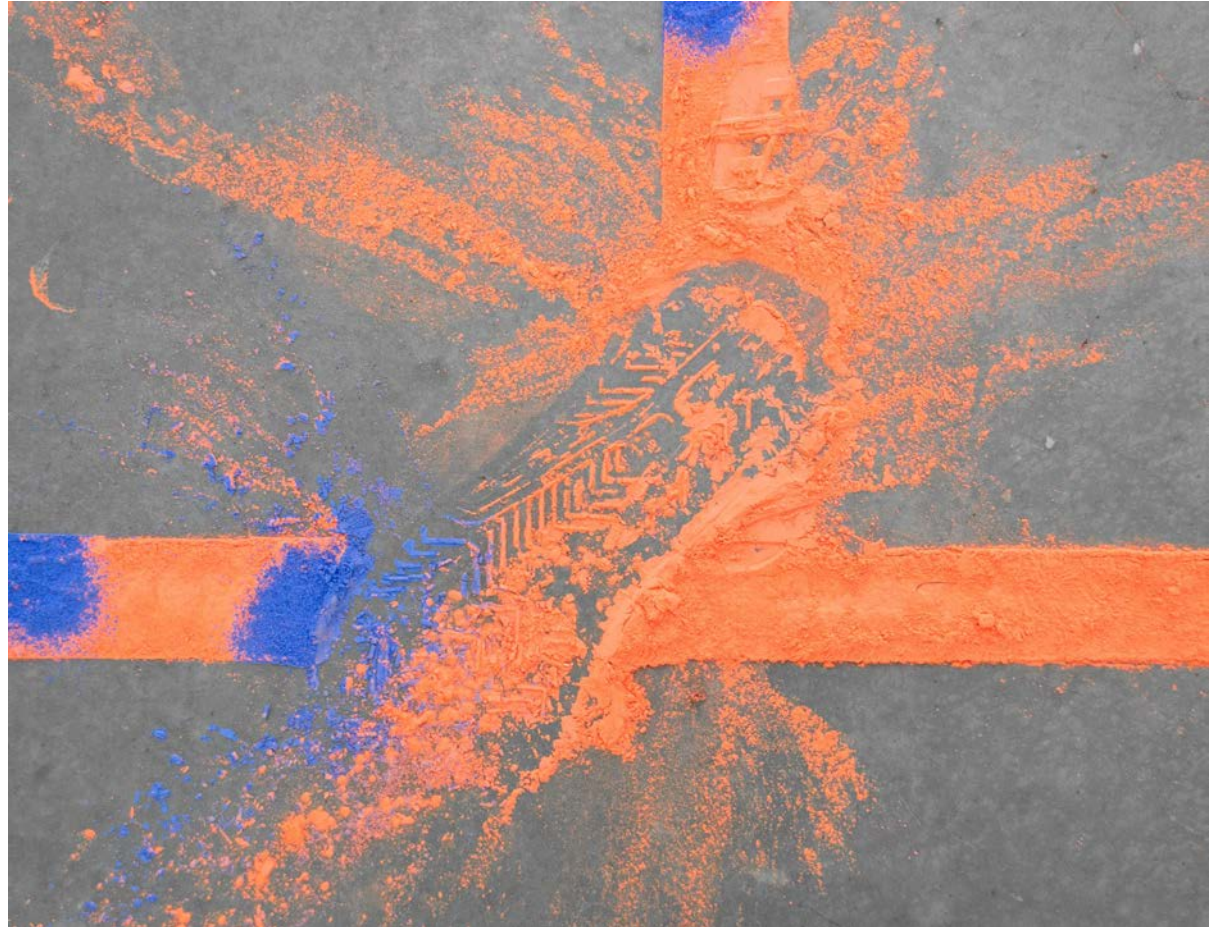

Floor, Floor Plans II, Details of Interactions