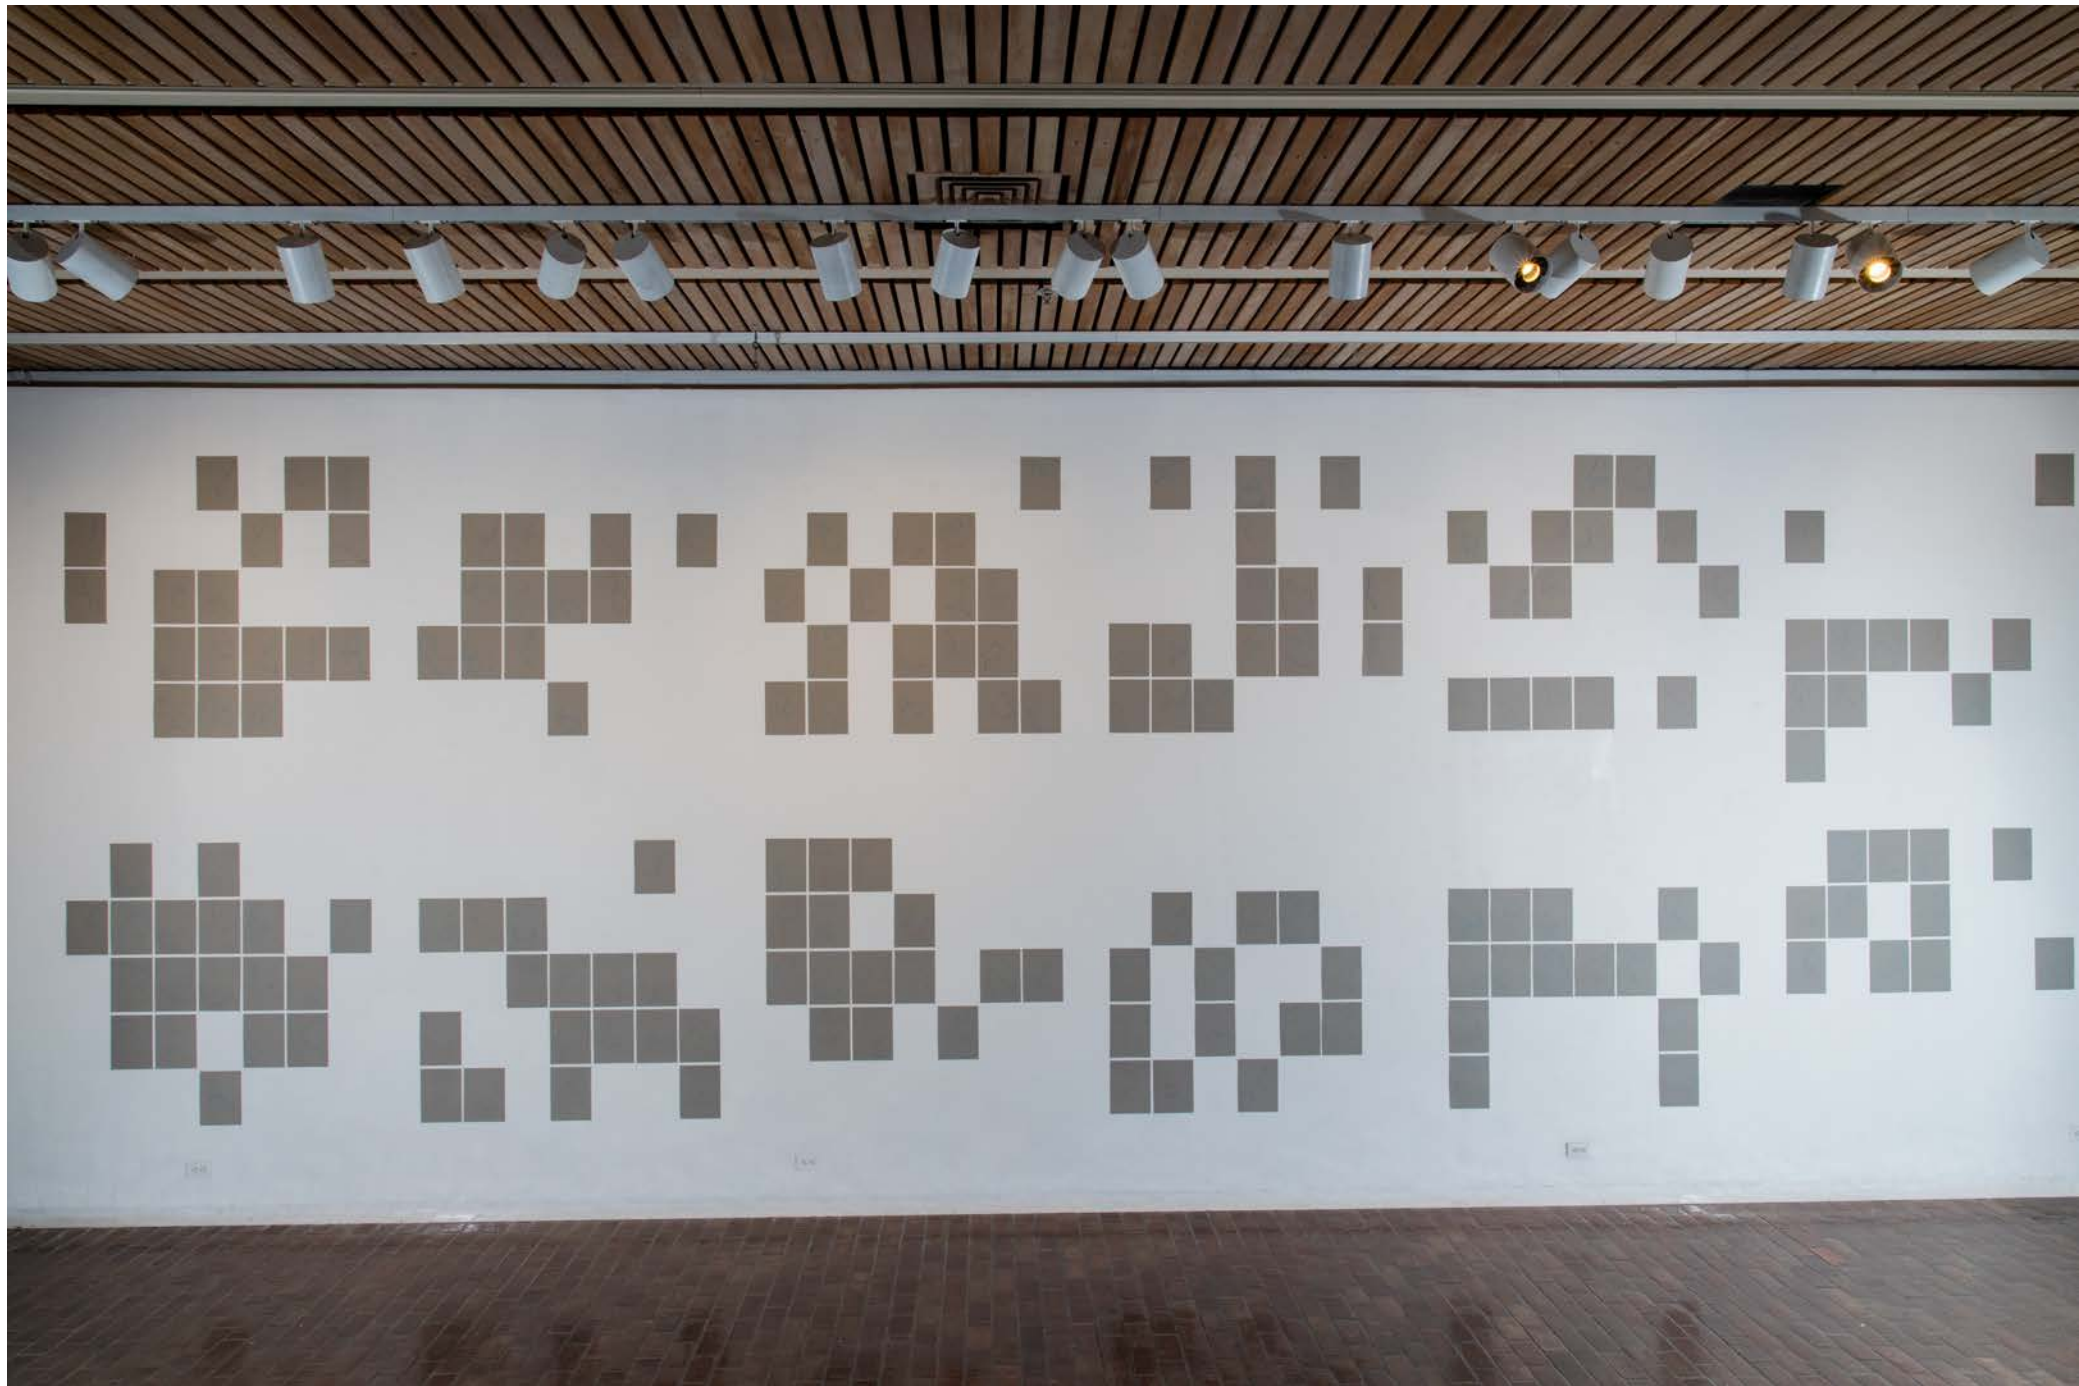

***Precarious***, 2019  
Detail

***Portrait of Apt. 1709 with W.R.***, 2020  
Cat Hair, Plexiglass, Steel

*Portrait of  
Apt. 1709  
with W.R.,  
2020  
Detail*

***Creature of  
Habit 2019,  
2020, Paper,  
Pencil, Chalk***