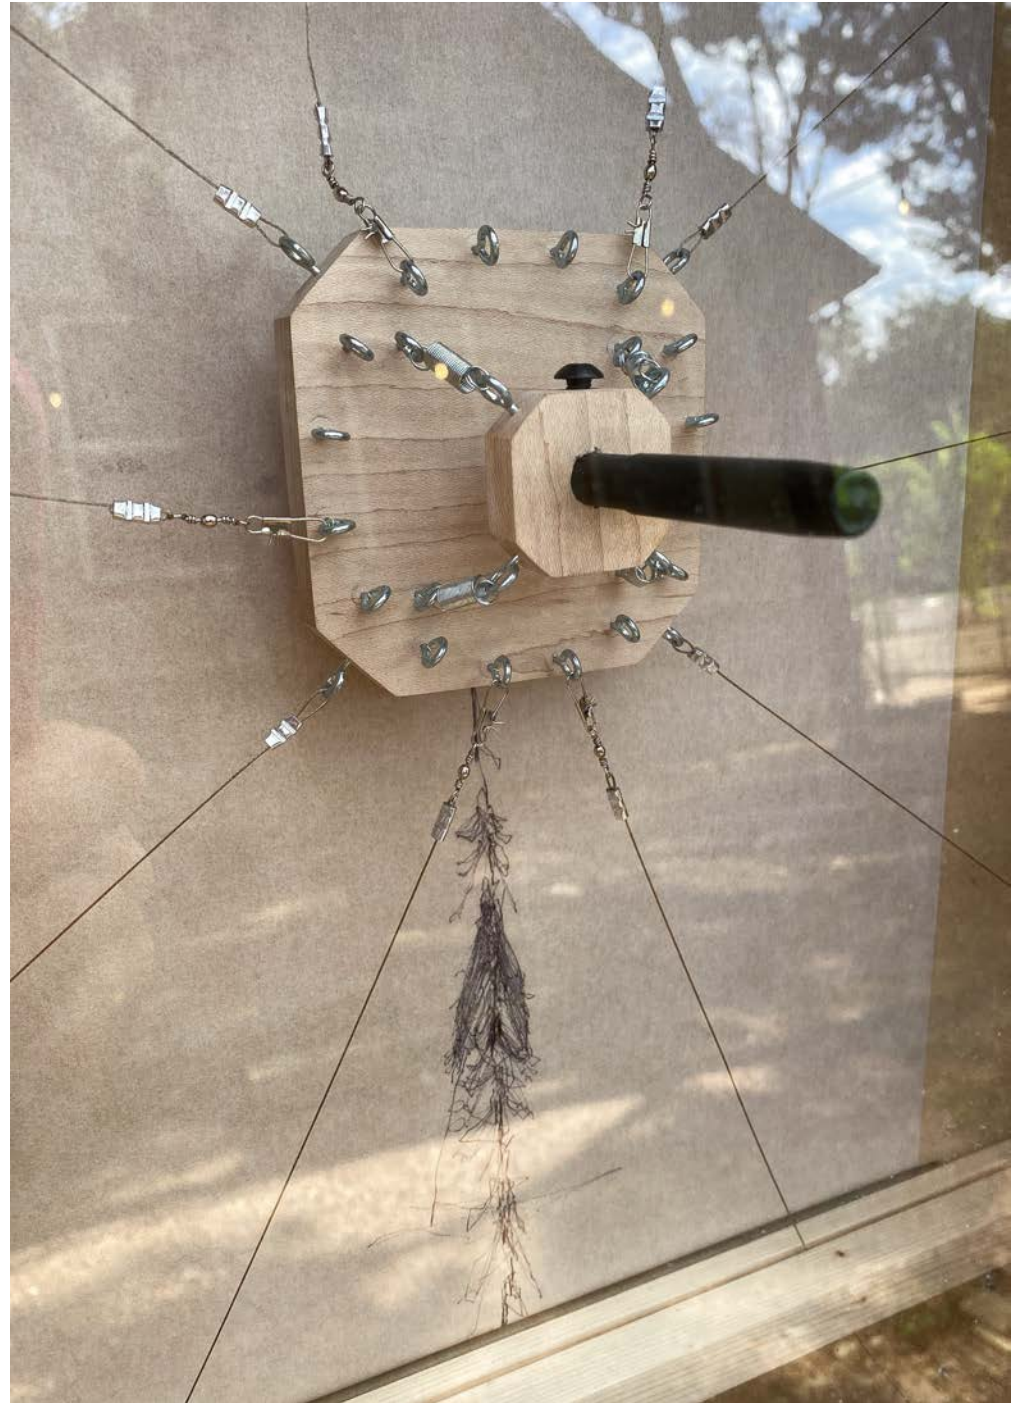

Map Pack,
2020,
Action
Details