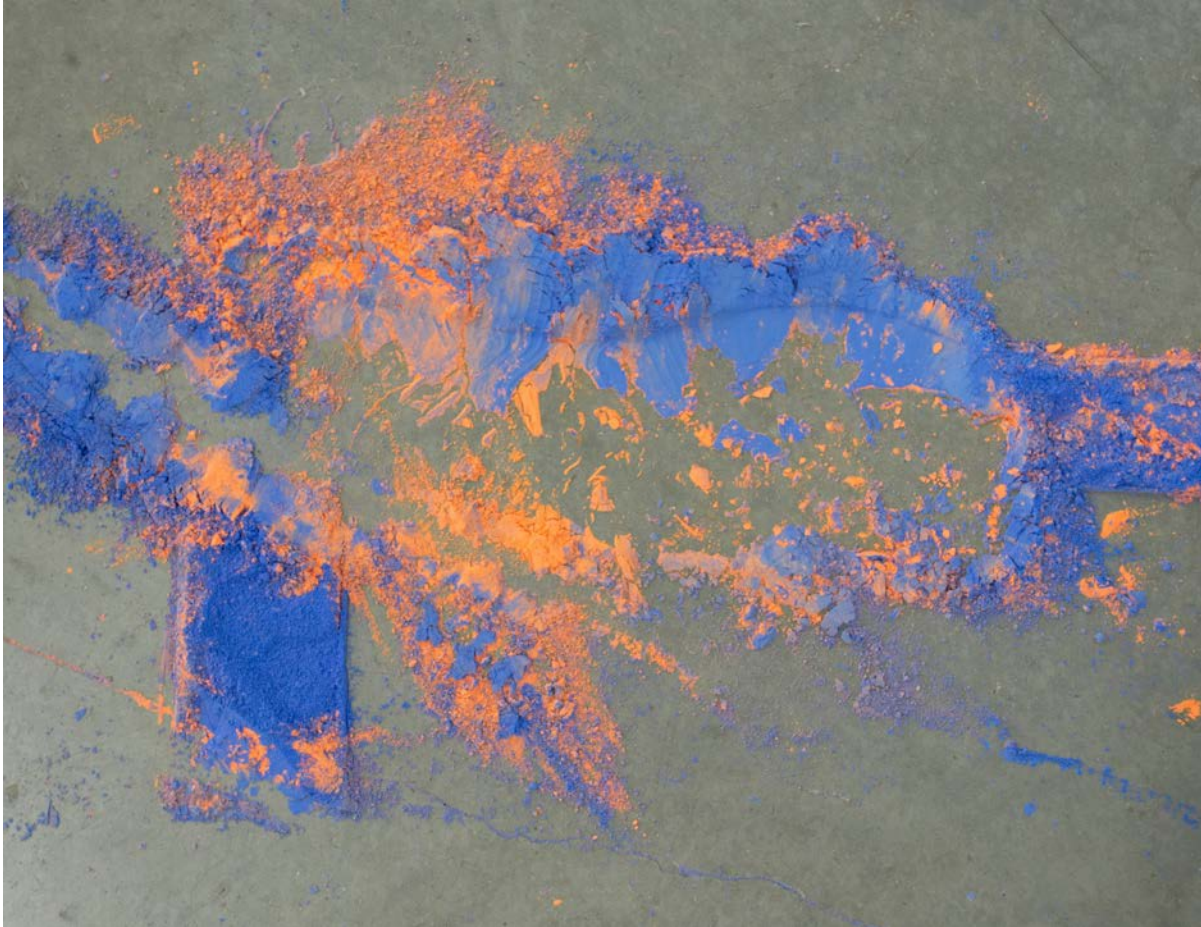

**442.5 ft<sup>2</sup> (111 Center)**, 2018  
Foam, Red Marking Chalk

*442.5 ft<sup>2</sup> (111 Center) No. 2*, 2018, Masonite, Paint, Violet Marking Chalk

**3111 ft<sup>2</sup> (1196 Fairbanks)**, 2018  
Masonite, Paint, Red Marking Chalk

**3111 ft<sup>2</sup> (1196  
Fairbanks), 2018**  
Masonite, Paint, Red  
Marking Chalk

***Floor, Floor Plans II***, Day 1, 2018, Orange and Blue Marking Chalk

***Floor, Floor Plans II, Day 2***

***Floor, Floor Plans II, Day 3***