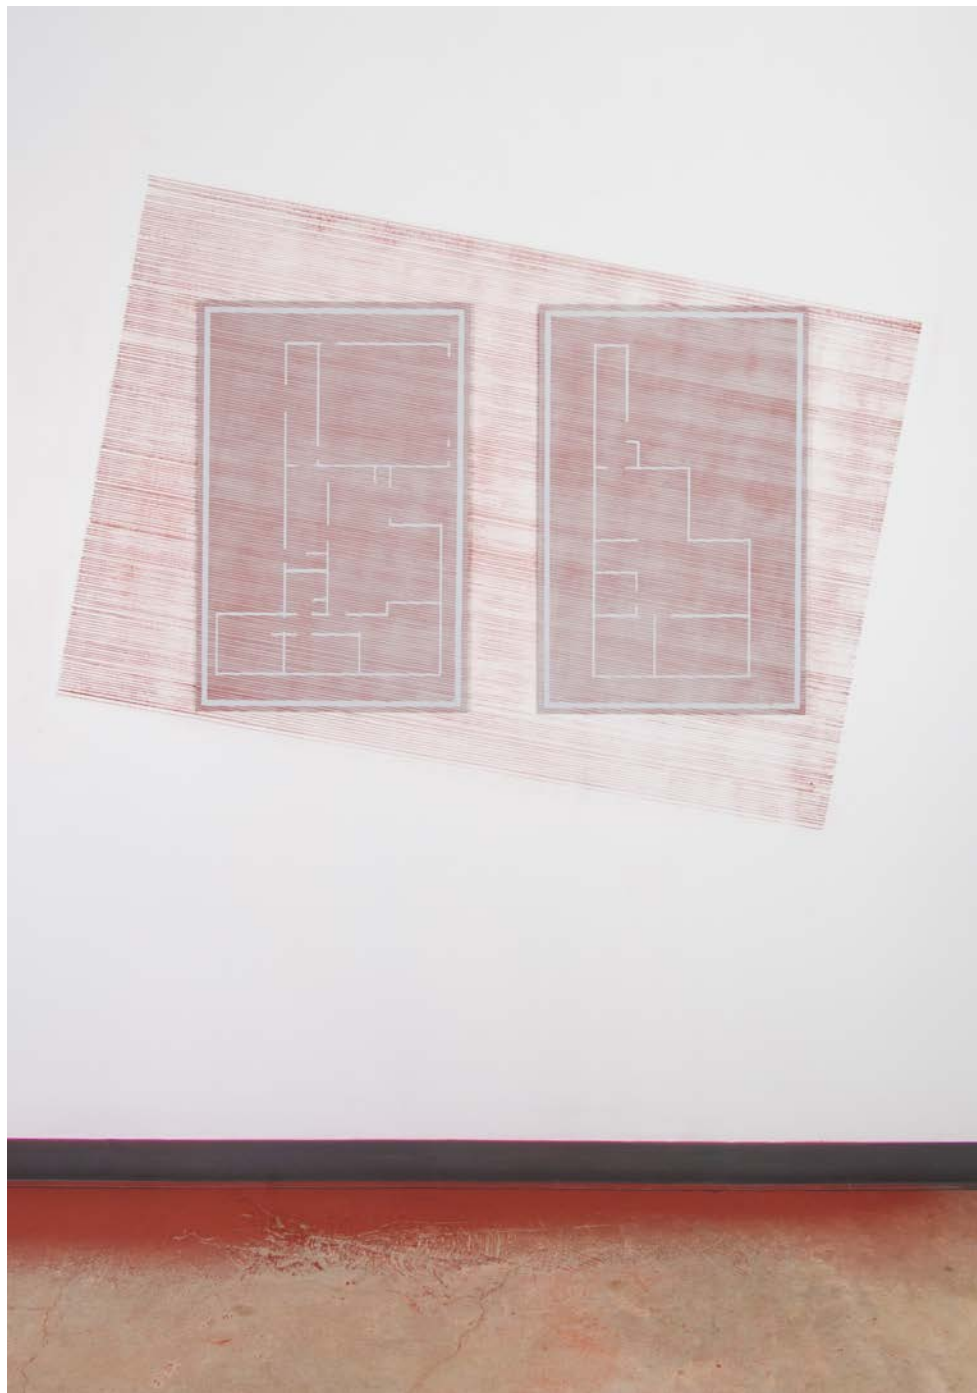

**442.5 ft<sup>2</sup> (111 Center)**, 2018  
Foam, Red Marking Chalk

*442.5 ft<sup>2</sup> (111 Center) No. 2*, 2018, Masonite, Paint, Violet Marking Chalk

**3111 ft<sup>2</sup> (1196 Fairbanks)**, 2018  
Masonite, Paint, Red Marking Chalk

**3111 ft<sup>2</sup> (1196  
Fairbanks), 2018**  
Masonite, Paint, Red  
Marking Chalk

***Floor, Floor Plans II***, Day 1, 2018, Orange and Blue Marking Chalk

***Floor, Floor Plans II, Day 2***

***Floor, Floor Plans II, Day 3***