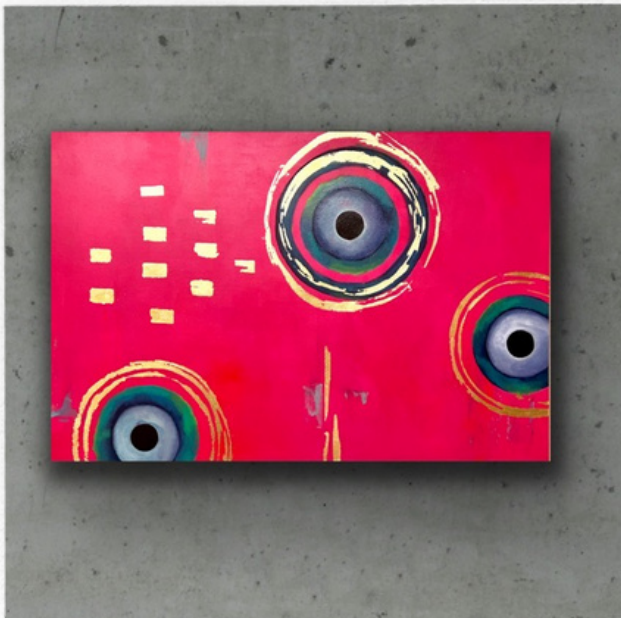

Private Collection

"El Origen"  
48" x 48" Acrylic on Canvas

Private Collection

"Raíces"  
36" x 36" Acrylic & Textiles on Canvas

"Entre Quimeras"  
48" x 36" Acrylic on Canvas

"Inherited Stories"  
60" x 60" Acrylic on Canvas

"Blooming"  
24" x 24" Acrylic on Canvas

"Puebla in My Heart"  
36" x 36" Acrylic / Gold Leaf on Canvas

"I See You"  
24" x 36" Acrylic/Gold Leaf on Canvas

For Information & Commissions  
[mcsessions@lereve-design.com](mailto:mcsessions@lereve-design.com)  
210 • 833 • 3433

"Ocean"  
24" x 36"  
Resin/Quartz/Acrylic on Canvas

"Earth"  
36" x 24"  
Resin/Crystals/Acrylic  
on Canvas

*Private Collection*

"Victoria Anne"  
24" x 24" Acrylic/Paste/Gold Leaf

*Private Collection*

"Salme Sessions"  
24" x 24" Acrylic/Paste/Gold Leaf

"Bichos"

12" x 12" Acrylic/Paste/Gold Leaf on Canvas

"Oro"

20" x 20' Acrylic/Gold Leaf on Canvas