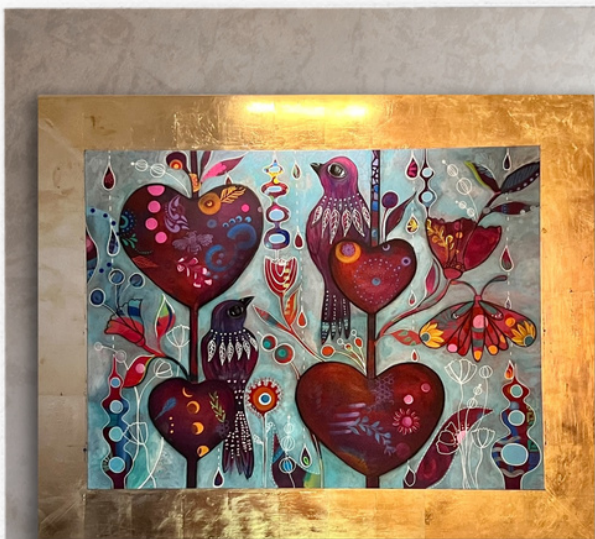

Private Collection

"El Origen"  
48" x 48" Acrylic on Canvas

Private Collection

"Raíces"  
36" x 36" Acrylic & Textiles on Canvas

"Entre Quimeras"  
48" x 36" Acrylic on Canvas

"Inherited Stories"  
60" x 60" Acrylic on Canvas

"Blooming"  
24" x 24" Acrylic on Canvas

"Puebla in My Heart"  
36" x 36" Acrylic / Gold Leaf on Canvas

"I See You"  
24" x 36" Acrylic/Gold Leaf on Canvas

For Information & Commissions  
[mcsessions@lereve-design.com](mailto:mcsessions@lereve-design.com)  
210 • 833 • 3433

"Ocean"  
24" x 36"  
Resin/Quartz/Acrylic on Canvas

"Earth"  
36" x 24"  
Resin/Crystals/Acrylic  
on Canvas

*Private Collection*

"Victoria Anne"  
24" x 24" Acrylic/Paste/Gold Leaf

*Private Collection*

"Salme Sessions"  
24" x 24" Acrylic/Paste/Gold Leaf

"Bichos"

12" x 12" Acrylic/Paste/Gold Leaf on Canvas

"Oro"

20" x 20' Acrylic/Gold Leaf on Canvas