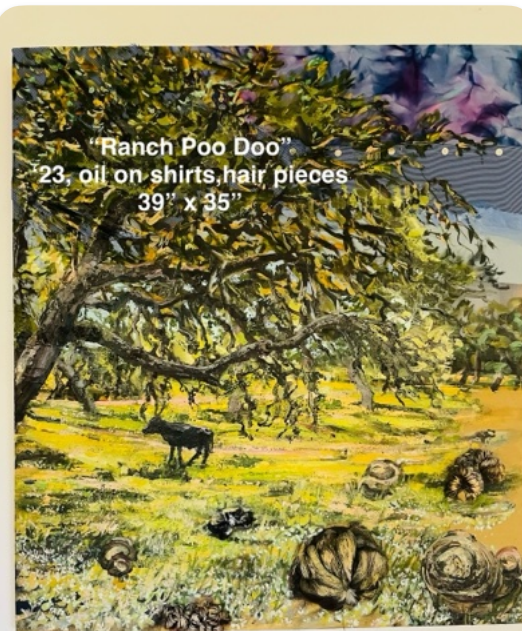

"Graspable Plain Air"
'23, oil on clothing, fur collars
40" x 30"

"Bulverde Field"
'23, oil on pants, fabric
37" x 31"

"Bulverde Field"
Detail

"Bulverde Field"
Detail

"Pocket"
'23, oil on shirt pocket, fabric
25" x 13"

"Sunken Garden"
'23, oil on skirt
31" x 33"

"Gold Palm"
'23, oil on fabric
32" x 12"

"Ranch Poo Doo"
'23, oil on shirts, hair pieces
39" x 35"

"Ranch Poo Doo"
Detail

"Ranch on Plaid"
'23, oil on fabric
40" x 30"

"Ranch on Plaid"
Detail

"Mouth of Space"
'23, oil on clothing, bra(moon), sequins
55" x 32"

"Eco Center"
'23, oil on clothing
42" x 36"

"Live Oak with Sun"
'23, oil on fabric and bra
25" x 26"