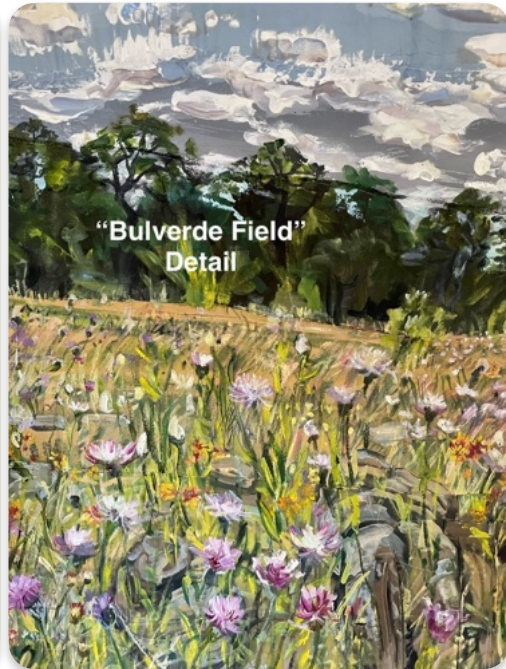

"Graspable Plain Air"
'23, oil on clothing, fur collars
40" x 30"

"Bulverde Field"
'23, oil on pants, fabric
37" x 31"

"Bulverde Field"
Detail

"Bulverde Field"
Detail

"Pocket"
'23, oil on shirt pocket, fabric
25" x 13"

"Sunken Garden"
'23, oil on skirt
31" x 33"

"Gold Palm"
'23, oil on fabric
32" x 12"

"Ranch Poo Doo"
'23, oil on shirts, hair pieces
39" x 35"

"Ranch Poo Doo"
Detail

"Ranch on Plaid"
'23, oil on fabric
40" x 30"

"Ranch on Plaid"
Detail

"Mouth of Space"
'23, oil on clothing, bra(moon), sequins
55" x 32"

"Eco Center"
'23, oil on clothing
42" x 36"

"Live Oak with Sun"
'23, oil on fabric and bra
25" x 26"