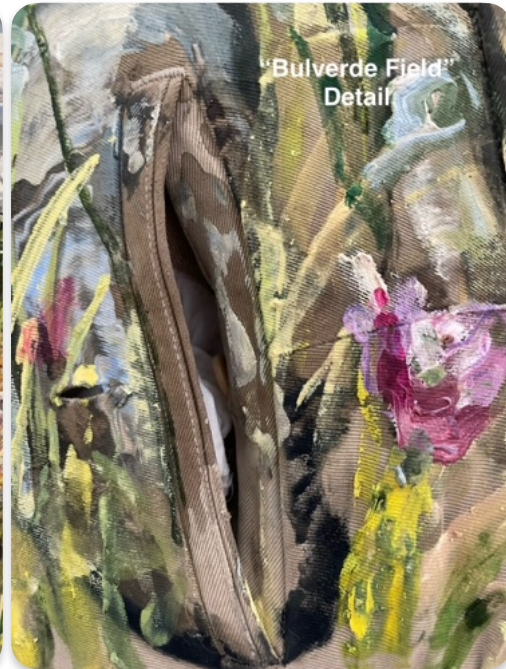

"Graspable Plain Air"
'23, oil on clothing, fur collars
40" x 30"

"Bulverde Field"
'23, oil on pants, fabric
37" x 31"

"Bulverde Field"
Detail

"Bulverde Field"
Detail

"Pocket"
'23, oil on shirt pocket, fabric
25" x 13"

"Sunken Garden"
'23, oil on skirt
31" x 33"

"Gold Palm"
'23, oil on fabric
32" x 12"

"Ranch Poo Doo"
'23, oil on shirts, hair pieces
39" x 35"

"Ranch Poo Doo"
Detail

"Ranch on Plaid"
'23, oil on fabric
40" x 30"

"Ranch on Plaid"
Detail

"Mouth of Space"
'23, oil on clothing, bra(moon), sequins
55" x 32"

"Eco Center"
'23, oil on clothing
42" x 36"

"Live Oak with Sun"
'23, oil on fabric and bra
25" x 26"