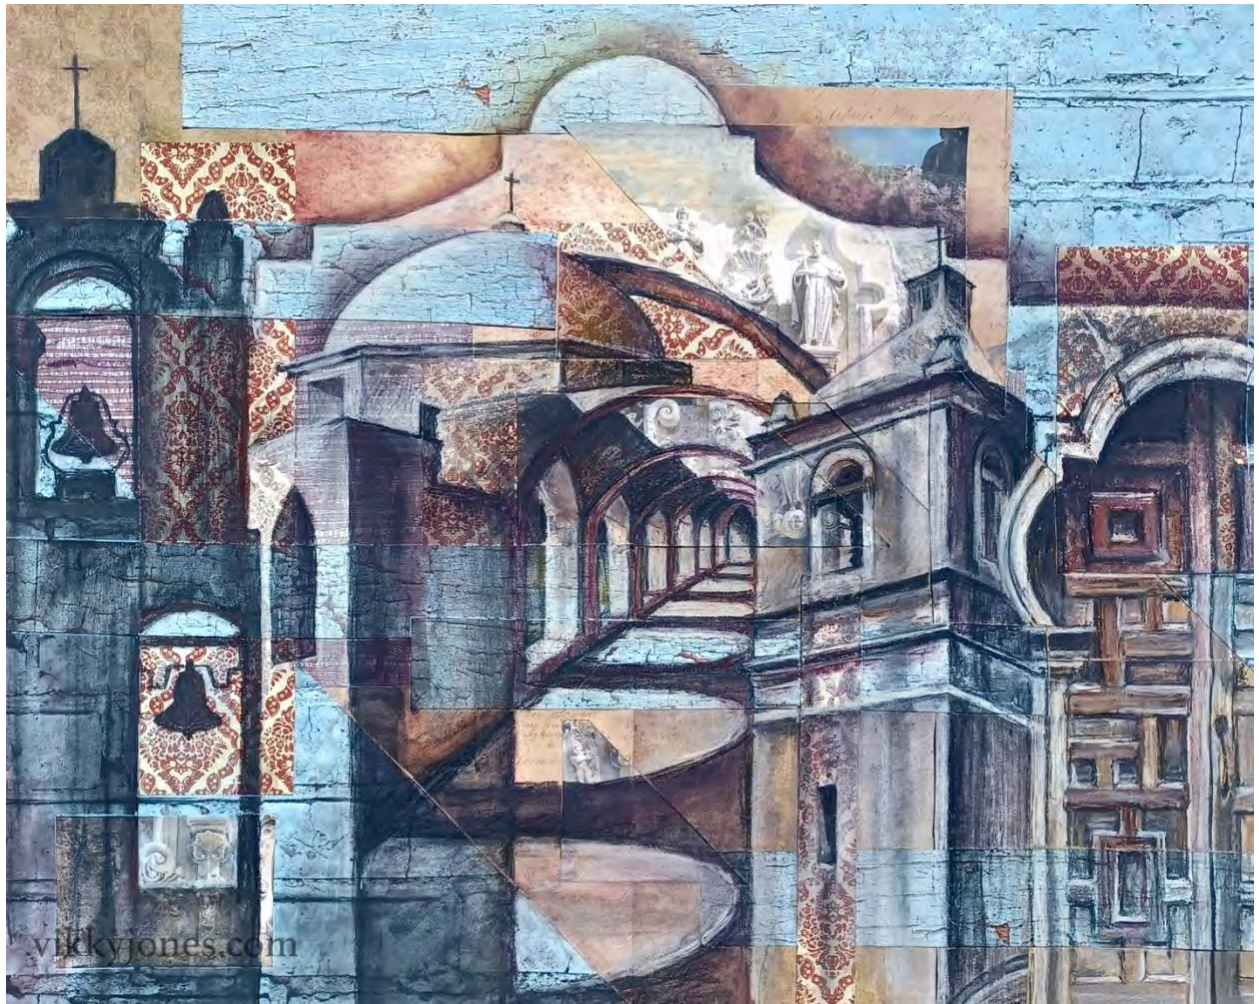

*A Line Invisible*, collage, 41" x 32.5"

*A Line Redrawn*, pastel over collage, 32"x24"

*Olivia*, oil on canvas, 60"x48"

*Kahlo the Creative*, pastel over collage, 14"x11"

*San Antonio Missions, pastel over collage, 18"x24"*

*Veronica Teacup*, pastel on paper, 36"x24"

*Marcela with Pearls*, pastel on paper, 24"x18"

*Janine in Cool Heat*, oil on canvas, 30"x24"